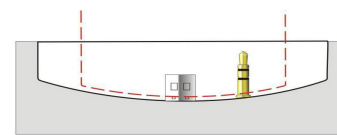

Key Feature

- 8.0 GB MP3/4 Player Stores 2000+ Songs
- Plays music, photos, ebooks and video clips
- Sleek attractive design with a large 2.8" TFT color screen
- Digital FM tuner and FM recording
- Integrated voice recorder with built-in microphone
- Long lasting rechargeable battery
- Simple easy to use controls
- SoundDock ready for playback and charging
- Automatically rotates photos and videos for standard 4x3 viewing
- One-year limited warranty

Technical Specifications

Video	MPEG4 - File Extension .avi - Video Rate 20fps
Audio	MP3 WMA - Audio Rate 32kpbs - 320kpbs
File Support	MP3, WMA, Secure WMA, WAV, MPG4, JPEG
Screen Size	2.8 Inch TFT 262K Color - Video Resolution 320 x 240
Storage 8.0GB	Equivalent Capacity 2000 Songs - 4000 Photos - 24 Hours Video
Recording	Built-in Mic or FM Stereo - WAV Format
System Requirements	Windows 98/SE/ME/2000/XP/Vista - USB/USB2.0
Power Source	Built-in Rechargeable Li-ion battery
Dimensions (H x W x D)	115 mm x 60 mm x 13 mm (4.5 in x 2.31 in x .5 in)

Package Contents

- Main unit
- Earphones
- USB Cable
- Manual
- Carrying Case